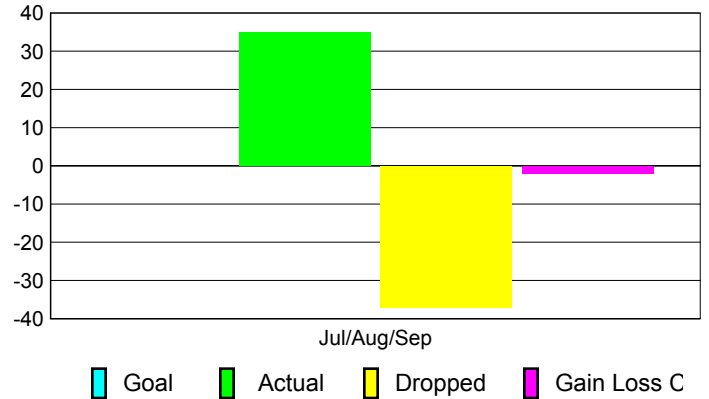

### YTD Status Quo Clubs 2010-2011

Status Quo Clubs Compared to Status Quo Members

## MEMBERSHIP

Membership Results  
2010-2011

Membership  
2009-2010

Month	Net Memb Goal	Actual New Memb	Actual Dropped Memb	Gain/Loss of Memb	Gain/Loss of Memb
Jul/Aug/Sep	0	35	-37	-2	19
<b>Totals</b>	<b>0</b>	<b>35</b>	<b>-37</b>	<b>-2</b>	<b>19</b>

### Membership Results 2010-2011

Goal, New, Dropped, Gain/Loss

### Comparison of Membership Gain/Loss

Current Year Compared to the Previous Year